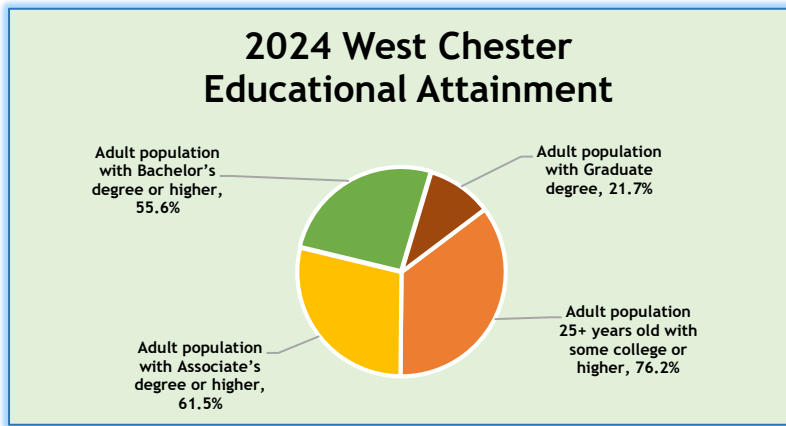

2024 West Chester Township Educational Attainment

Adult population 25+ years old with some college or higher	76.2%
Adult population with Associate's degree or higher	61.5%
Adult population with Bachelor's degree or higher	55.6%
Adult population with Graduate degree	21.7%